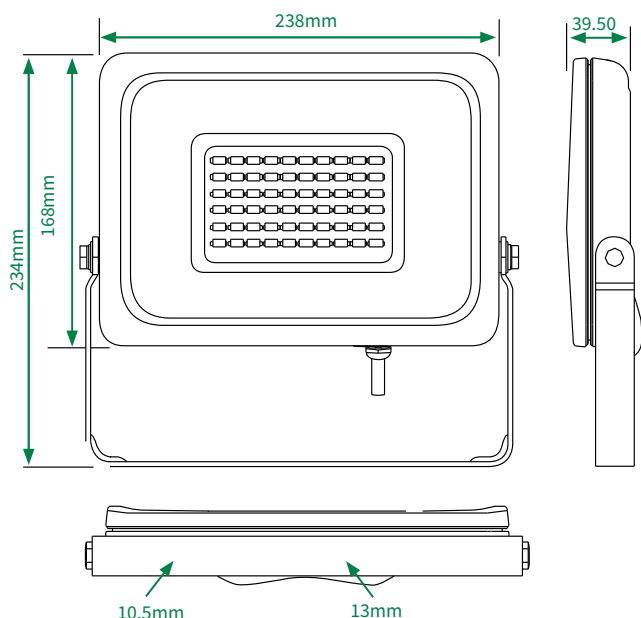

30w led flood light

technical specification

- 100 lumens per watt
- Efficiency greater than 90%
- Compact and light weight
- Wide temperature range -20°C to 50°C
- IP65 making the SENA flood light suitable for use in multiple locations
- Available in 3000K warm white and 6000K cool white
- 120° beam angle
- 100-240V AC input, suitable for global use
- Power factor >0.9

swan neck cowl light

technical specification

- Polished and lacquered brass
- 9W LED lamp
- Cool white 820 lumens
- Warm white 780 lumens
- Down lighting only