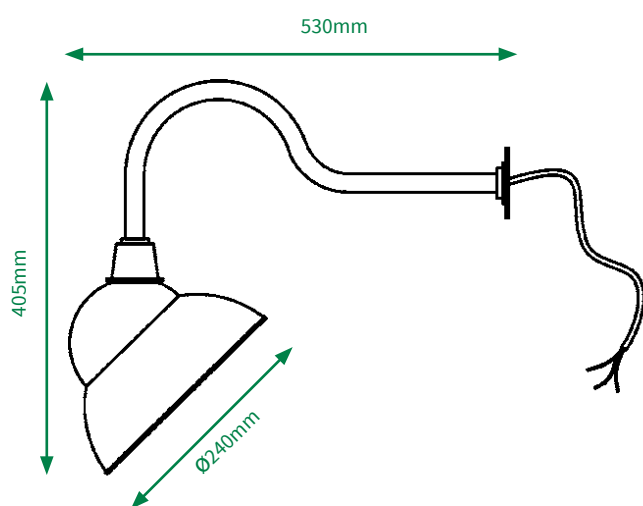

30w led flood light

technical specification

- 100 lumens per watt
- Efficiency greater than 90%
- Compact and light weight
- Wide temperature range -20°C to 50°C
- IP65 making the SENA flood light suitable for use in multiple locations
- Available in 3000K warm white and 6000K cool white
- 120° beam angle
- 100-240V AC input, suitable for global use
- Power factor >0.9

swan neck cowl light

technical specification

- Polished and lacquered brass
- 9W LED lamp
- Cool white 820 lumens
- Warm white 780 lumens
- Down lighting only